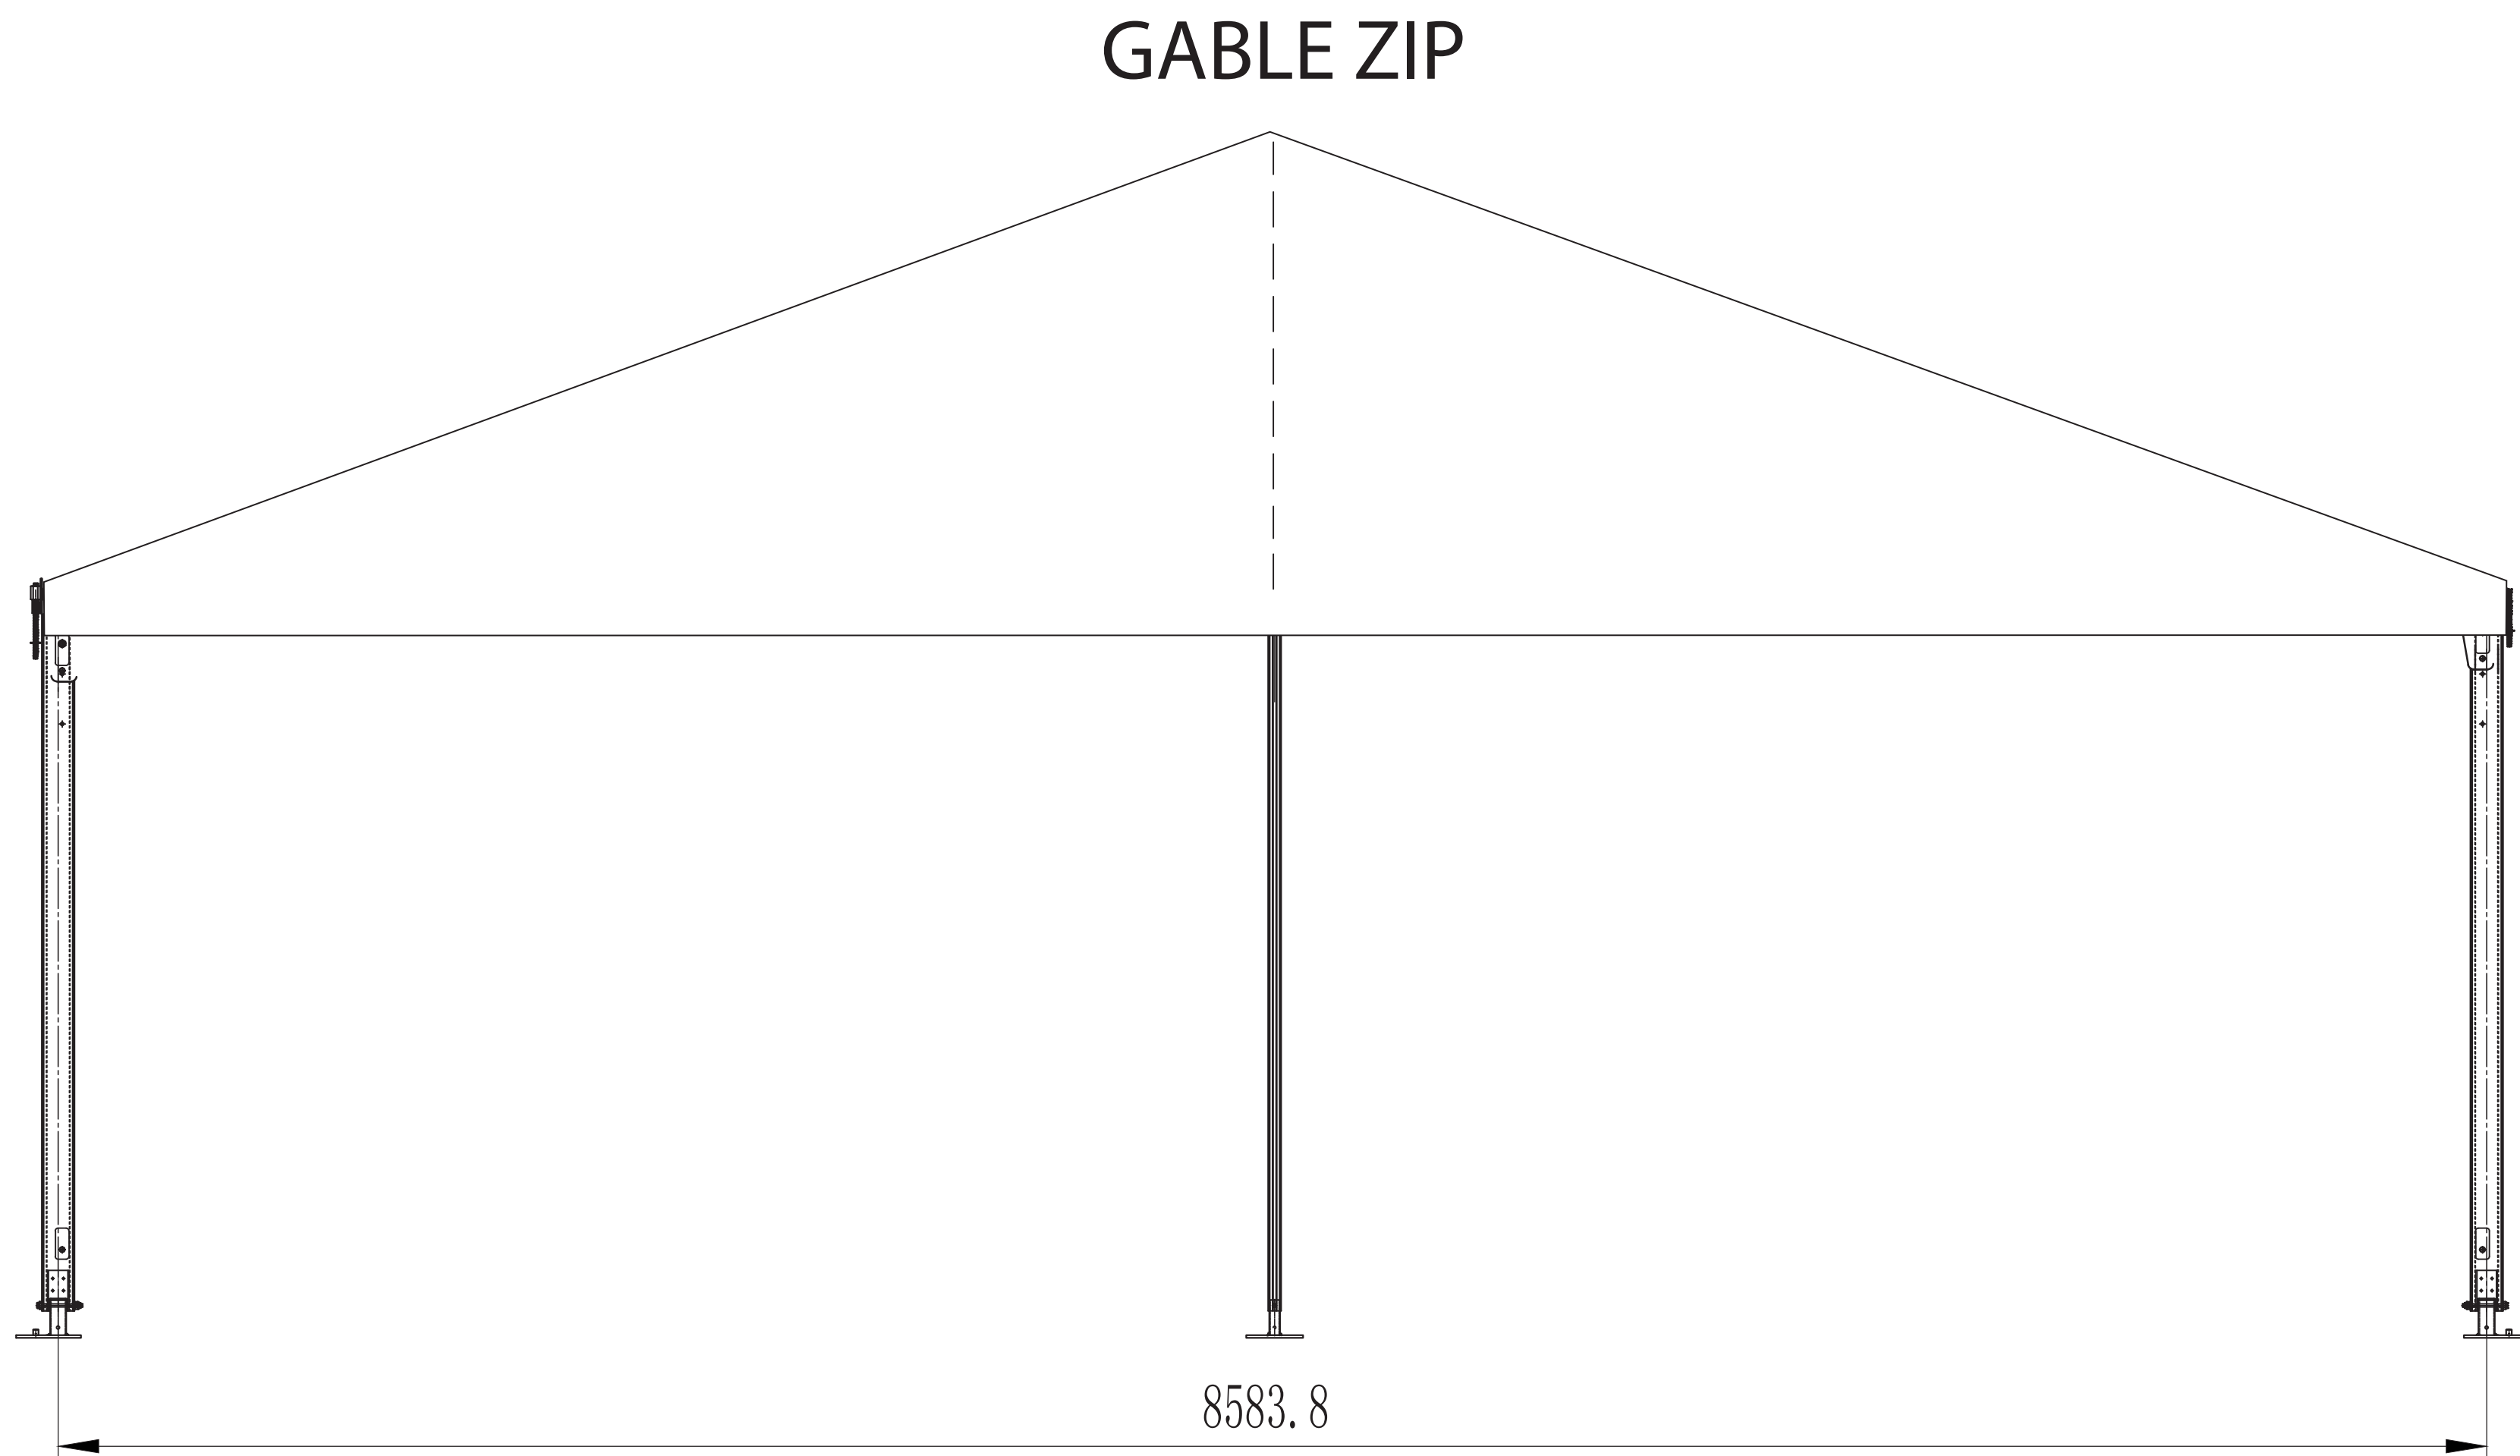

28' GABLE PRINT (8.5m)

Please Note:

All artwork is printed in CMYK, please convert all PMS or RGB artwork to equivalent CMYK colour break downs. Please be aware that slight colour variation may occur in the printing process as colours displayed on a monitor can change when printed. Place artwork in the Design Layer of this document.

This template is designed at a 10% scale of the final product. Rasterised artwork supplied at 300dpi to suit this template size is the minimum requirement for a high quality final print.
Copyright Extreme Canopy 2018