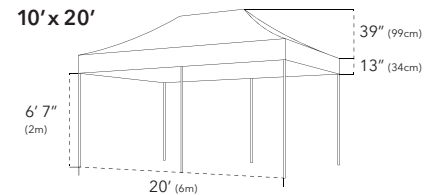

TECHNICAL DIAGRAMS