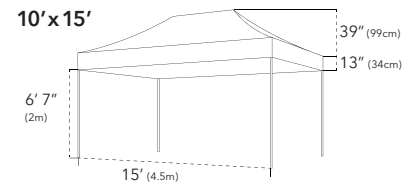

ITEM	SPECIFICATION				
Size	8' x 8' (2.4m x 2.4m)	10' x 10' (3m x 3m)	10' x 15' (3m x 4.5m)	10' x 20' (3m x 6m)	
Height	9' 6" (2.9m)				
Clearance	6' 7" (2m)				
Box Dimensions	Height	64" (163cm)	64" (163cm)	64" (163cm)	64" (163cm)
	Width	11" (28cm)	11" (27cm)	13" (34cm)	18" (45cm)
	Depth	11" (27cm)	10" (26cm)	11" (28cm)	11" (28cm)
Frame Weight	37lb (17kg)	42lb (19kg)	53lb (24kg)	75lb (34kg)	
Canopy Roof Weight	11lb (5kg)	15lb (7kg)	20lb (9kg)	26lb (12kg)	
Main Profile	Reinforced 1 3/4" Hexagonal (45mm x 40mm x 1.5mm)				
Truss Bars	Reinforced 1" x 1/2" (25mm x 12.5mm x 1.5mm)				
Material	Aluminum T 6063 6005/T5				
Push Button Connectors	Yes				
Roof Tension	Spring				
Nuts & Bolts	Stainless Steel				
Connectors	Aluminum				
Feet	Zinc Coated Steel 4" x 4" (100mm x 100mm)				
Fabric	Plain 500D PVC Coated Polyester 				
	Printed 600D PU Coated Polyester				
Instant Canopy Includes	Ropes, Steel Stakes & Heavy Duty Wheeled Protective Cover				
Manufacturer's Warranty	Frame 5 Years / Polyester Plain & Printed 1 Year				

TECHNICAL DIAGRAMS

ADDITIONAL INFORMATION

The X6 Velocity canopy features a stylish hexagonal profile which is essential for strength whilst maintaining a lightweight portable frame. The X6 is suitable for sport carnivals, pop-up businesses and outdoor events or promotions.