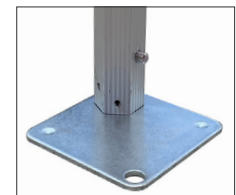

TECHNICAL DIAGRAMS

ADDITIONAL INFORMATION

The X6 Velocity canopy features a stylish hexagonal profile which is essential for strength whilst maintaining a lightweight portable frame. The X6 is suitable for sport carnivals, pop-up businesses and outdoor events or promotions.

WE CAN CUSTOM PRINT
ANY COLOR

Reinforced 1 3/4" Frame Profile

Aluminum Connectors

Reinforced Truss Bars

Roof Tensioning

Push Button Height Adjustment

Commercial Feet