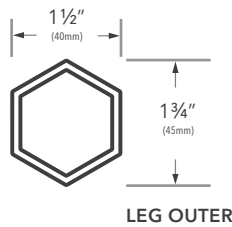

FRAME DETAIL