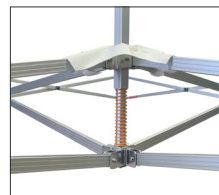

ITEM	SPECIFICATION				
Size	8' x 8' (2.4m x 2.4m)	10' x 10' (3m x 3m)	10' x 15' (3m x 4.5m)	10' x 20' (3m x 6m)	
Height	9' 6" (2.9m)				
Clearance	6' 7" (2m)				
Box Dimensions	Height	64" (163cm)	64" (163cm)	64" (163cm)	64" (163cm)
	Width	11" (28cm)	11" (27cm)	13" (34cm)	18" (45cm)
	Depth	11" (27cm)	10" (26cm)	11" (28cm)	11" (28cm)
Frame Weight	37lb (17kg)	42lb (19kg)	53lb (24kg)	75lb (34kg)	
Canopy Roof Weight	11lb (5kg)	15lb (7kg)	20lb (9kg)	26lb (12kg)	
Main Profile	Reinforced 1 3/4" Hexagonal (45mm x 40mm x 1.5mm)				
Truss Bars	Reinforced 1" x 1/2" (25mm x 12.5mm x 1.5mm)				
Material	Aluminum T 6063 6005/T5				
Push Button Connectors	Yes				
Roof Tension	Spring				
Nuts & Bolts	Stainless Steel				
Connectors	Aluminum				
Feet	Zinc Coated Steel 4" x 4" (100mm x 100mm)				
Fabric	Plain 500D PVC Coated Polyester 				
	Printed 600D PU Coated Polyester				
Instant Canopy Includes	Ropes, Steel Stakes & Heavy Duty Wheeled Protective Cover				
Manufacturer's Warranty	Frame 5 Years / Polyester Plain & Printed 1 Year				

TECHNICAL DIAGRAMS

ADDITIONAL INFORMATION

The X6 Velocity canopy features a stylish hexagonal profile which is essential for strength whilst maintaining a lightweight portable frame. The X6 is suitable for sport carnivals, pop-up businesses and outdoor events or promotions.

WE CAN CUSTOM PRINT
ANY COLOR

Reinforced 1 3/4" Frame Profile

Aluminum Connectors

Reinforced Truss Bars

Roof Tensioning

Push Button Height Adjustment

Commercial Feet