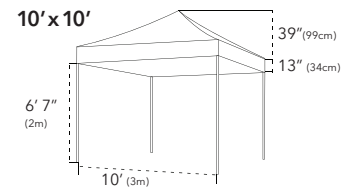

ITEM	SPECIFICATION				
Size	8' x 8' (2.4m x 2.4m)	10' x 10' (3m x 3m)	10' x 15' (3m x 4.5m)	10' x 20' (3m x 6m)	
Height	9' 6" (2.9m)				
Clearance	6' 7" (2m)				
Box Dimensions	Height	64" (163cm)	64" (163cm)	64" (163cm)	64" (163cm)
	Width	11" (28cm)	11" (27cm)	13" (34cm)	18" (45cm)
	Depth	11" (27cm)	10" (26cm)	11" (28cm)	11" (28cm)
Frame Weight	37lb (17kg)	42lb (19kg)	53lb (24kg)	75lb (34kg)	
Canopy Roof Weight	11lb (5kg)	15lb (7kg)	20lb (9kg)	26lb (12kg)	
Main Profile	Reinforced 1 3/4" Hexagonal (45mm x 40mm x 1.5mm)				
Truss Bars	Reinforced 1" x 1/2" (25mm x 12.5mm x 1.5mm)				
Material	Aluminum T 6063 6005/T5				
Push Button Connectors	Yes				
Roof Tension	Spring				
Nuts & Bolts	Stainless Steel				
Connectors	Aluminum				
Feet	Zinc Coated Steel 4" x 4" (100mm x 100mm)				
Fabric	Plain 500D PVC Coated Polyester 				
	Printed 600D PU Coated Polyester				
Instant Canopy Includes	Ropes, Steel Stakes & Heavy Duty Wheeled Protective Cover				
Manufacturer's Warranty	Frame 5 Years / Polyester Plain & Printed 1 Year				

TECHNICAL DIAGRAMS

ADDITIONAL INFORMATION

The X6 Velocity canopy features a stylish hexagonal profile which is essential for strength whilst maintaining a lightweight portable frame. The X6 is suitable for sport carnivals, pop-up businesses and outdoor events or promotions.