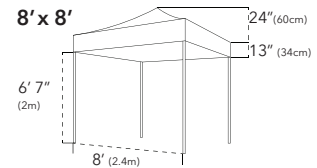

TECHNICAL DIAGRAMS