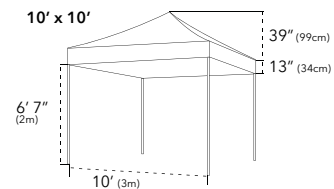

WE CAN CUSTOM PRINT
ANY COLOR*