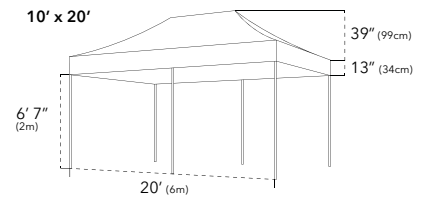

WE CAN CUSTOM PRINT
ANY COLOR*