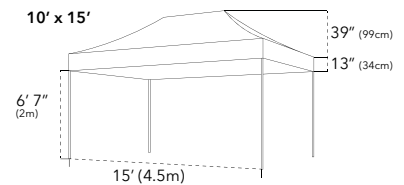

WE CAN CUSTOM PRINT
ANY COLOR*