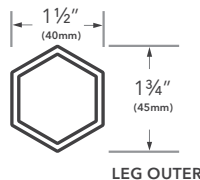

FRAME DETAIL

1.75" Leg Profile