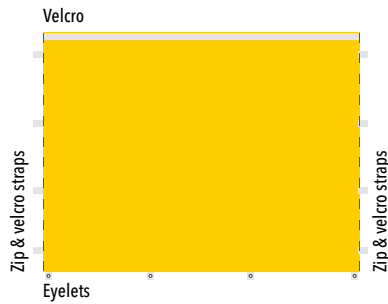

Standard Full Wall

Features

- Velcro along top to attached to Canopy Roofs
- Velcro straps along sides to attach wall to Canopy leg
- Zip on sides allowing multiple walls to connect to each other
- Eyelets along bottom to pin wall to ground

Fabric

PVC Coated Polyester or PVC

Available Sizes

10ft, 13ft, 15ft, 16ft, 20ft & 26ft .

Standard Half Wall

Features

- Cross bar attaching to Canopy legs
- Support bar attached to cross bar giving structure to half wall
- Velcro straps along sides to attach wall to Canopy leg
- Zip on sides allowing multiple walls to connect to each other