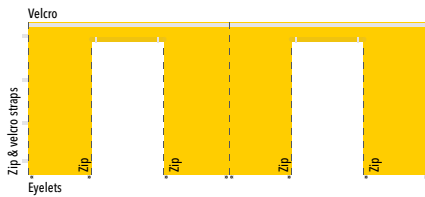

Fabric

PVC Coated Polyester or PVC

Available Sizes

10ft, 13ft, 15ft, 16ft, 20ft & 26ft .

Mesh Window Wall

Features

- Rollup window with mesh backing
- Window has velcro straps to fasten open & closed
- Velcro along top to attached to Canopy Roofs
- Velcro straps along sides to attach wall to Canopy leg
- Zip on sides allowing multiple walls to connect to each other
- Eyelets along bottom to pin wall to ground

Fabric

Black mesh fabric with PVC Coated Polyester or PVC

Available Sizes

10ft, 13ft, 15ft, 16ft, 20ft & 26ft .

PVC Window Wall

Features

- Rollup window with Clear PVC backing
- Window has velcro straps to fasten open & closed
- Velcro along top to attached to Canopy Roofs
- Velcro straps along sides to attach wall to Canopy leg
- Zip on sides allowing multiple walls to connect to each other
- Eyelets along bottom to pin wall to ground

Fabric

PVC Coated Polyester or PVC

Available Sizes

10ft, 13ft, 15ft, 16ft, 20ft & 26ft .

Clear PVC Wall

Features

- Velcro along top to attached to Canopy Roofs
- Velcro straps along sides to attach wall to Canopy leg
- Zip on sides allowing multiple walls to connect to each other
- Eyelets along bottom to pin wall to ground

Fabric

PVC Coated Polyester or PVC

Available Sizes

10ft, 13ft, 15ft, 16ft, 20ft & 26ft .

20' Door Wall

Features

- Rollup door with velcro strap to fasten open & zips to close
- Velcro along top to attached to Canopy Roofs
- Velcro straps along sides to attach wall to Canopy leg
- Zip on sides allowing multiple walls to connect to each other
- Eyelets along bottom to pin wall to ground