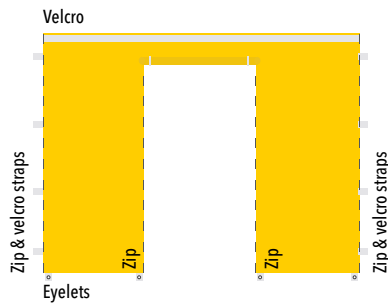

Standard Full Wall

Features

- Velcro along top to attached to Canopy Roofs
- Velcro straps along sides to attach wall to Canopy leg
- Zip on sides allowing multiple walls to connect to each other
- Eyelets along bottom to pin wall to ground

Fabric

PVC Coated Polyester or PVC

Available Sizes

10ft, 13ft, 15ft, 16ft, 20ft & 26ft .

Standard Half Wall

Features

- Cross bar attaching to Canopy legs
- Support bar attached to cross bar giving structure to half wall
- Velcro straps along sides to attach wall to Canopy leg
- Zip on sides allowing multiple walls to connect to each other

Fabric

PVC Coated Polyester or PVC

Available Sizes

10ft, 13ft, 15ft, 16ft, 20ft & 26ft .

Roll Up Door Wall

Features

- Rollup door with velcro strap to fasten open & zips to close
- Velcro along top to attached to Canopy Roofs
- Velcro straps along sides to attach wall to Canopy leg
- Zip on sides allowing multiple walls to connect to each other
- Eyelets along bottom to pin wall to ground

Fabric

PVC Coated Polyester or PVC

Available Sizes

10ft, 13ft, 15ft, 16ft, 20ft & 26ft .

Mesh Window Wall

Features

- Rollup window with mesh backing
- Window has velcro straps to fasten open & closed
- Velcro along top to attached to Canopy Roofs
- Velcro straps along sides to attach wall to Canopy leg
- Zip on sides allowing multiple walls to connect to each other
- Eyelets along bottom to pin wall to ground