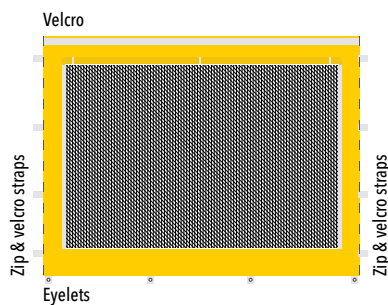

Fabric

PVC Coated Polyester or PVC

Available Sizes

10ft, 13ft, 15ft, 16ft, 20ft & 26ft .

Standard Half Wall

Features

- Cross bar attaching to Canopy legs
- Support bar attached to cross bar giving structure to half wall
- Velcro straps along sides to attach wall to Canopy leg
- Zip on sides allowing multiple walls to connect to each other

Fabric

PVC Coated Polyester or PVC

Available Sizes

10ft, 13ft, 15ft, 16ft, 20ft & 26ft .

Roll Up Door Wall

Features

- Rollup door with velcro strap to fasten open & zips to close
- Velcro along top to attached to Canopy Roofs
- Velcro straps along sides to attach wall to Canopy leg
- Zip on sides allowing multiple walls to connect to each other
- Eyelets along bottom to pin wall to ground

Fabric

PVC Coated Polyester or PVC

Available Sizes

10ft, 13ft, 15ft, 16ft, 20ft & 26ft .

Mesh Window Wall

Features

- Rollup window with mesh backing
- Window has velcro straps to fasten open & closed
- Velcro along top to attached to Canopy Roofs
- Velcro straps along sides to attach wall to Canopy leg
- Zip on sides allowing multiple walls to connect to each other
- Eyelets along bottom to pin wall to ground