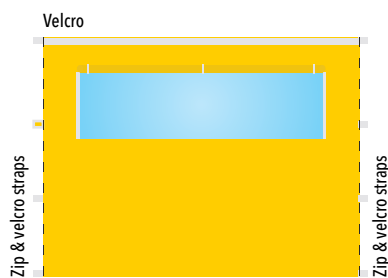

Fabric

PVC Coated Polyester or PVC

Available Sizes

10ft, 13ft, 15ft, 16ft, 20ft & 26ft .

Standard Half Wall

Features

- Cross bar attaching to Canopy legs
- Support bar attached to cross bar giving structure to half wall
- Velcro straps along sides to attach wall to Canopy leg
- Zip on sides allowing multiple walls to connect to each other

Fabric

PVC Coated Polyester or PVC

Available Sizes

10ft, 13ft, 15ft, 16ft, 20ft & 26ft .

Roll Up Door Wall

Features

- Rollup door with velcro strap to fasten open & zips to close
- Velcro along top to attached to Canopy Roofs
- Velcro straps along sides to attach wall to Canopy leg
- Zip on sides allowing multiple walls to connect to each other
- Eyelets along bottom to pin wall to ground

Fabric

PVC Coated Polyester or PVC

Available Sizes

10ft, 13ft, 15ft, 16ft, 20ft & 26ft .

Mesh Window Wall

Features

- Rollup window with mesh backing
- Window has velcro straps to fasten open & closed
- Velcro along top to attached to Canopy Roofs
- Velcro straps along sides to attach wall to Canopy leg
- Zip on sides allowing multiple walls to connect to each other
- Eyelets along bottom to pin wall to ground

Fabric

Black mesh fabric with PVC Coated Polyester or PVC

Available Sizes

10ft, 13ft, 15ft, 16ft, 20ft & 26ft .

PVC Window Wall

Features

- Rollup window with Clear PVC backing
- Window has velcro straps to fasten open & closed
- Velcro along top to attached to Canopy Roofs
- Velcro straps along sides to attach wall to Canopy leg
- Zip on sides allowing multiple walls to connect to each other
- Eyelets along bottom to pin wall to ground