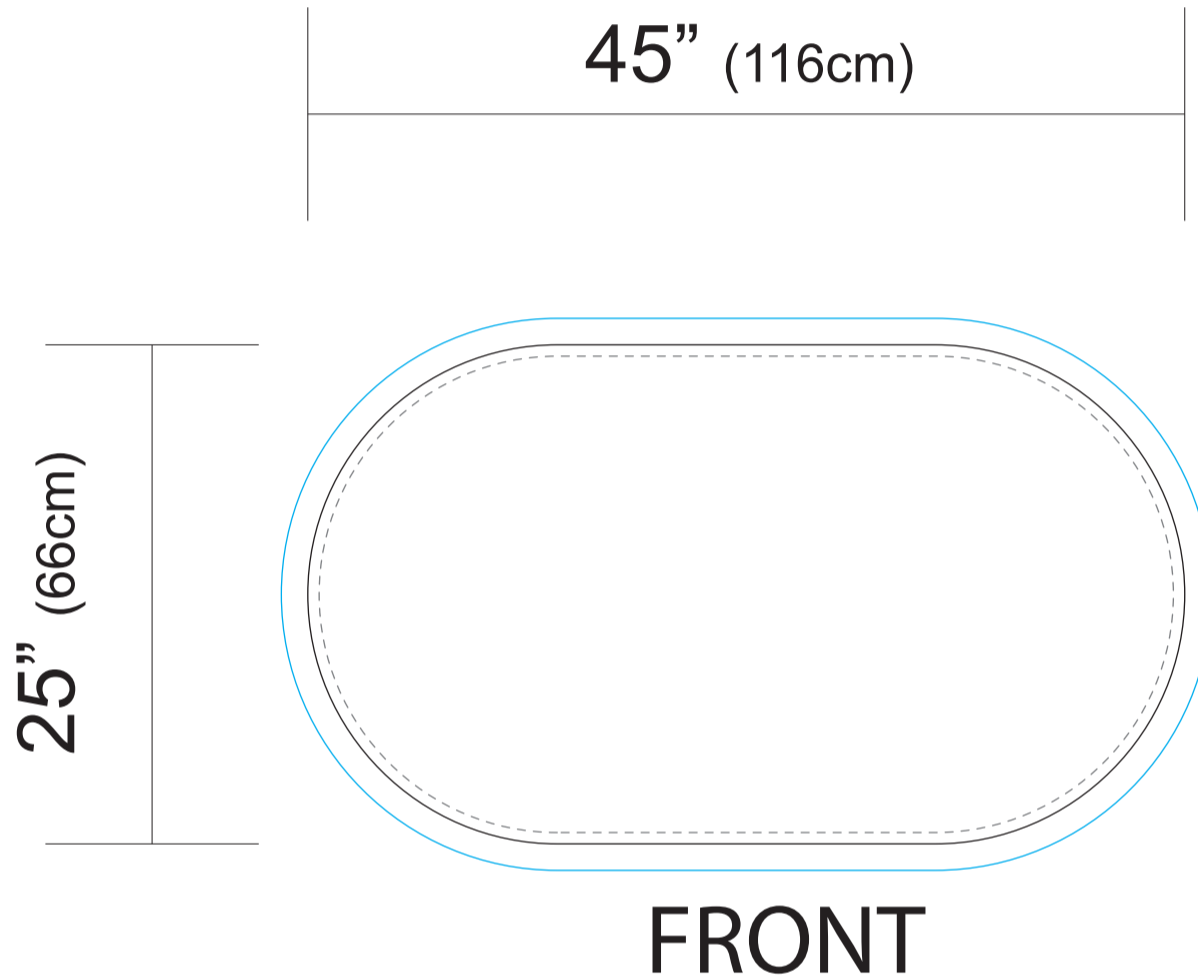

# Small Oval Banner

 Zoom in to view your artwork (Ctrl+equal sign)

TYPEFACE / FONT USED
NAME
<p>The font shown in the above box indicates the font used on your order.</p> <p>Any free to download font can be used or alternatively please supply your font.</p> <p><i>Please state to our Graphics Coordinator if you require this changed.</i></p>

Please note the dimensions shown are for the fabric size, not the complete banner height.