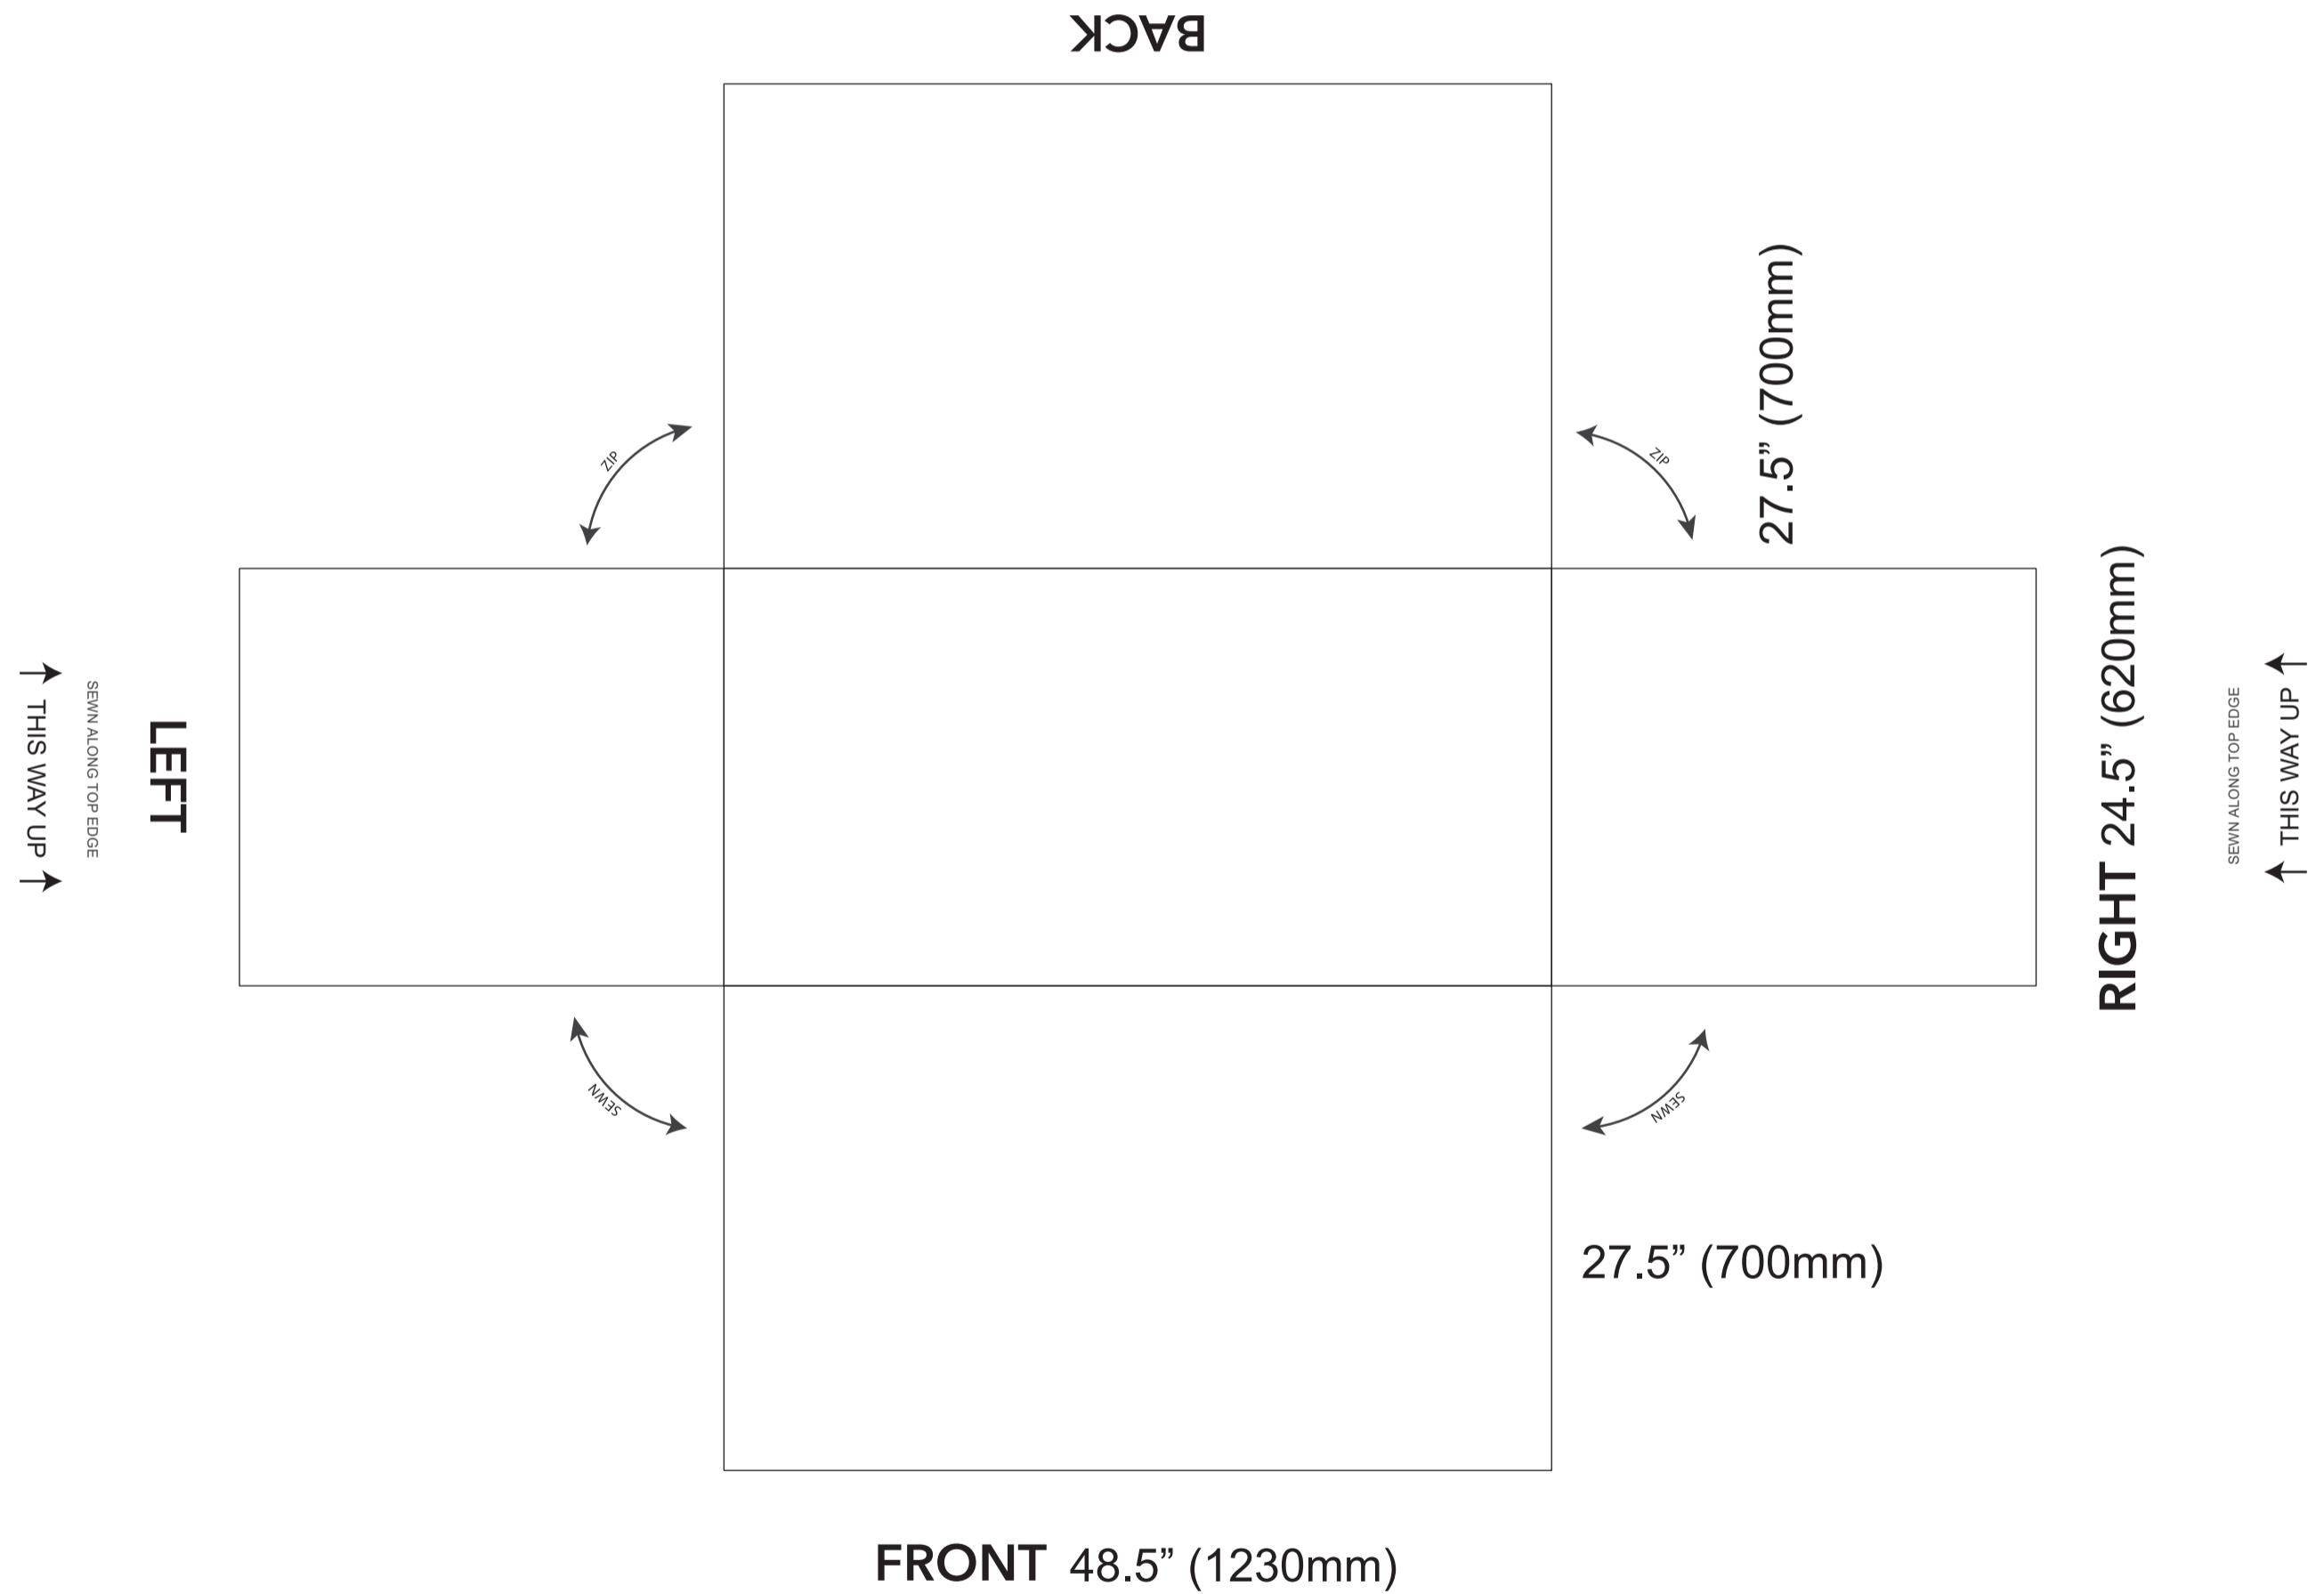

SMALL TABLE COVER

TABLE SIZE Length 48" (1219mm) x Width 24" (609mm) x Height 28" (711mm)

COVER SIZE Length 48.5" (1230mm) x Width 24.5" (620mm) x Height 27.5" (700mm)

IMPORTANT

Please check all dimensions shown on template to ensure Table Cover will fit required table.

STANDARD COLOR RANGE						POLY: 500D PVC Coated Polyester
POLY	White CMYK: 0 0 0 0 Pantone: White	Black CMYK: 75 67 67 89 Pantone: black 6 c	Red CMYK: 100 20 24 Pantone: 287c	Green CMYK: 91 33 95 24 Pantone: 7727c	Blue CMYK: 96 68 0 18 Pantone: 7488c	Yellow CMYK: 0 21 93 1 Pantone: 123c

NON-PRINTED SIDE

WHITE

Color of the non-printed side of fabric

As a standard all printed fabrics are white on the reverse, the color shown in the above box indicates the reverse side of the printed fabric on your order. Please select from WHITE or BLACK

PMS COLOR MATCHING

NUMBER			
C			
M			
Y			
K			

All printing is done using CMYK on a large format printer.

Pantone colors / PMS codes can be supplied - they will be converted to a CMYK breakdown for digital printing. **Please state to our Graphics Coordinator if you require color matching to either a PMS color or a physical sample.**

While we make every effort to match PMS colors, slight variation in color will occur.

Please Note:
All artwork is printed in CMYK, please convert all PMS or RGB artwork to equivalent CMYK colour break downs. Please be aware that slight colour variation may occur in the printing process as colours displayed on a monitor can change when printed. Place artwork in the Design Layer of this document.

This template is designed at a 10% scale of the final product. Rasterised artwork supplied at 300dpi to suit this template size is the minimum requirement for a high quality final print.
Copyright Extreme Canopy 2018

Zoom in to view your artwork (Ctrl+equal sign)