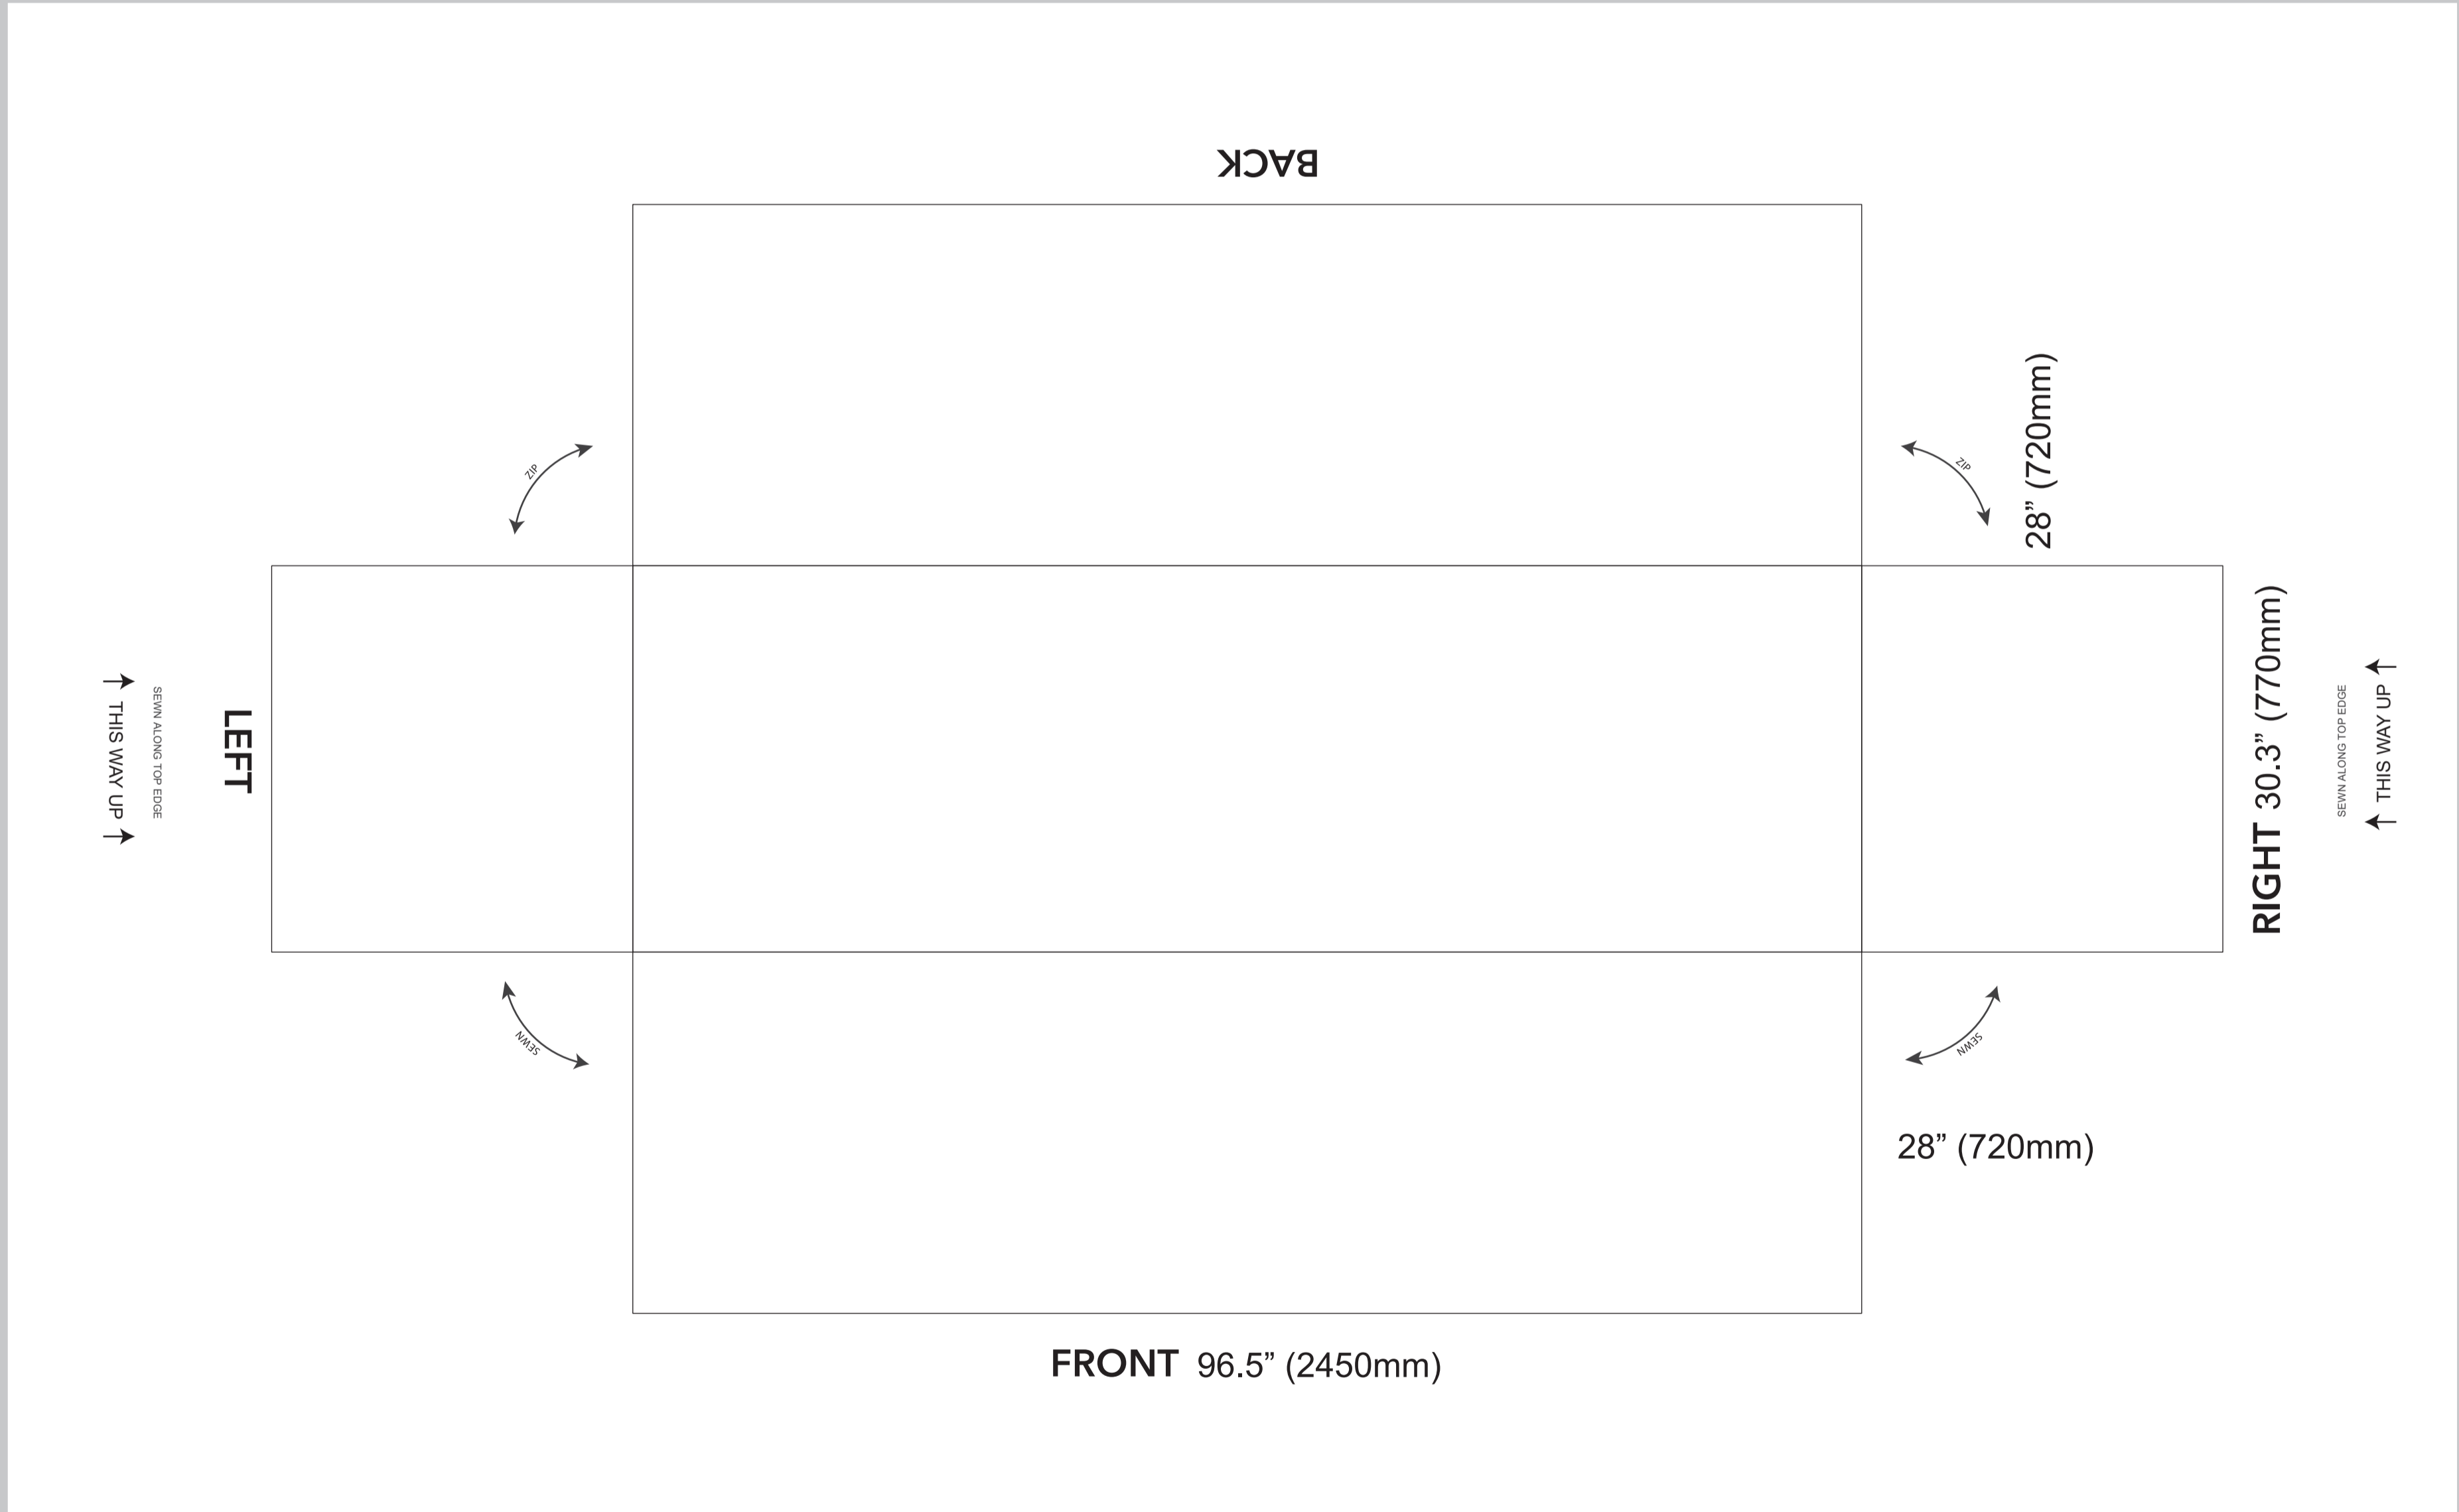

LARGE TABLE COVER

TABLE SIZE Length 96" (2445mm) x Width 30" (761mm) x Height 29" (736mm)

COVER SIZE Length 96.5" (2450mm) x Width 30.3" (770mm) x Height 28" (720mm)

IMPORTANT
Please check all dimensions shown on template to ensure Table Cover will fit required table.

STANDARD COLOR RANGE POLY: 500D PVC Coated Polyester

POLY	White	Black	Red	Green	Blue	Yellow
	CMYK: 0 0 0 0 Pantone: White	CMYK: 75 57 67 89 Pantone: Black 6 c	CMYK: 0 100 72 34 Pantone: 207c	CMYK: 91 33 95 24 Pantone: 7727c	CMYK: 74 68 0 18 Pantone: 7685c	CMYK: 0 21 93 1 Pantone: 123c

NON-PRINTED SIDE

WHITE

Color of the non-printed side of fabric
As a standard all printed fabrics are white on the reverse, the color shown in the above box indicates the reverse side of the printed fabric on your order. Please select from WHITE or BLACK

PMS COLOR MATCHING

NUMBER			
C			
M			
Y			
K			

All printing is done using CMYK on a large format printer.
Pantone colors / PMS codes can be supplied - they will be converted to a CMYK breakdown for digital printing.
Please state to our Graphics Coordinator if you require color matching to either a PMS color or a physical sample.
While we make every effort to match PMS colors, slight variation in color will occur.

Please Note:
All artwork is printed in CMYK, please convert all PMS or RGB artwork to equivalent CMYK colour break downs. Please be aware that slight colour variation may occur in the printing process as colours displayed on a monitor can change when printed. Place artwork in the Design Layer of this document.

This template is designed at a 10% scale of the final product. Rasterised artwork supplied at 300dpi to suit this template size is the minimum requirement for a high quality final print.
Copyright Extreme Canopy 2018

Zoom in to view your artwork (Ctrl+equal sign)